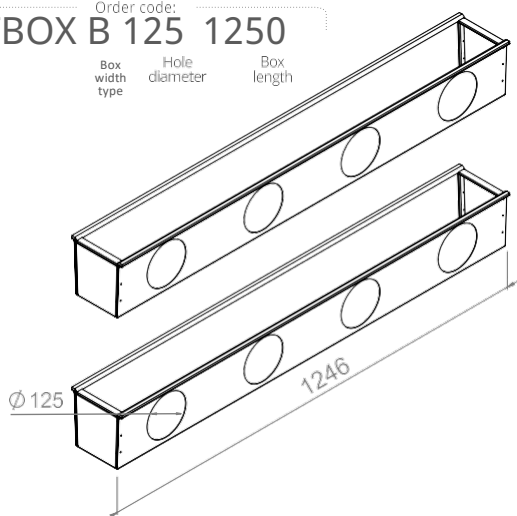

Order code:
VTBOX A 160 1250

Box width type Hole diameter Box length

**SUITABLE FOR LINE AND LINE PERFORMANCE DIFFUSERS:
3/12, 3/18, 2/20 P**

“V” SHAPE INSULATED

Order code:
VTBOX B 125 625

Box width type Hole diameter Box length

Order code:
VTBOX B 160 625

Box width type Hole diameter Box length

Order code:
VTBOX B 125 1000

Box width type Hole diameter Box length

Order code:
VTBOX B 160 1000

Box width type Hole diameter Box length

Order code:
VTBOX B 125 1250

Box width type Hole diameter Box length

Order code:
VTBOX B 160 1250

Box width type Hole diameter Box length

PLENUM BOXES FOR LINE / PLINE DIFFUSERS

C PLENUM BOX
WIDTH TYPE

“V” SHAPE INSULATED

Order code:
VTBOX C 160 625

Box width type Hole diameter Box length

Order code:
VTBOX C 160 1000

Box width type Hole diameter Box length

Order code:
VTBOX C 160 1250

Box width type Hole diameter Box length