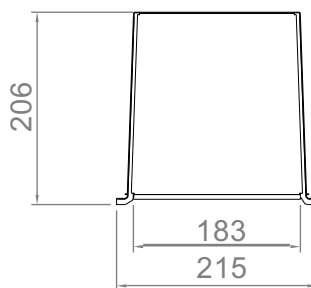

Order code:
VTBOX B 160 625

Box width type Hole diameter Box length

Order code:
VTBOX B 125 1000

Box width type Hole diameter Box length

Order code:
VTBOX B 160 1000

Box width type Hole diameter Box length

Order code:
VTBOX B 125 1250

Box width type Hole diameter Box length

Order code:
VTBOX B 160 1250

Box width type Hole diameter Box length

PLENUM BOXES FOR LINE / PLINE DIFFUSERS

C PLENUM BOX
WIDTH TYPE

“V” SHAPE INSULATED

Order code:
VTBOX C 160 625

Box width type Hole diameter Box length

Order code:
VTBOX C 160 1000

Box width type Hole diameter Box length

Order code:
VTBOX C 160 1250

Box width type Hole diameter Box length

SUITABLE FOR LINE AND LINE PERFORMANCE DIFFUSERS: 3/20 P

Order code:
VTBOX C 200 625

Box width type	Hole diameter	Box length
----------------	---------------	------------

Order code:
VTBOX C 200 1000

Box width type	Hole diameter	Box length
----------------	---------------	------------