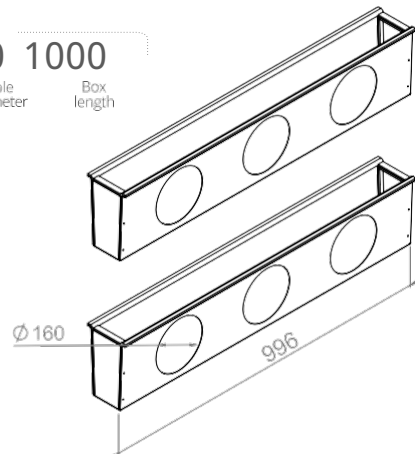

**SUITABLE FOR LINE AND LINE PERFORMANCE DIFFUSERS:
1/12, 1/18, 2/12, 2/18, 1/20 P**

“V” SHAPE INSULATED

Order code:
VTBOX A 125 625

Box width type Hole diameter Box length

Order code:
VTBOX A 160 625

Box width type Hole diameter Box length

Order code:
VTBOX A 125 1000

Box width type Hole diameter Box length

Order code:
VTBOX A 160 1000

Box width type Hole diameter Box length

Order code:
VTBOX A 125 1250

Box width type Hole diameter Box length

Order code:
VTBOX A 160 1250

Box width type Hole diameter Box length

**SUITABLE FOR LINE AND LINE PERFORMANCE DIFFUSERS:
3/12, 3/18, 2/20 P**

“V” SHAPE INSULATED

Order code:
VTBOX B 125 625

Box width type Hole diameter Box length

Order code:
VTBOX B 160 625

Box width type Hole diameter Box length

Order code:
VTBOX B 125 1000

Box width type Hole diameter Box length

Order code:
VTBOX B 160 1000

Box width type Hole diameter Box length