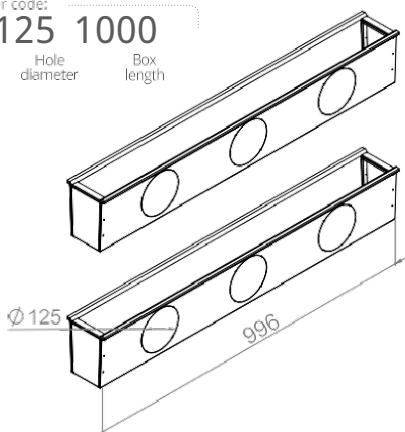

**SUITABLE FOR LINE AND LINE PERFORMANCE DIFFUSERS:
1/12, 1/18, 2/12, 2/18, 1/20 P**

“V” SHAPE INSULATED

Order code:
VTBOX A 125 625

Box width type Hole diameter Box length

Order code:
VTBOX A 160 625

Box width type Hole diameter Box length

Order code:
VTBOX A 125 1000

Box width type Hole diameter Box length

Order code:
VTBOX A 160 1000

Box width type Hole diameter Box length

Order code:
VTBOX A 125 1250

Box width type Hole diameter Box length

Order code:
VTBOX A 160 1250

Box width type Hole diameter Box length

**SUITABLE FOR LINE AND LINE PERFORMANCE DIFFUSERS:
3/12, 3/18, 2/20 P**

“V” SHAPE INSULATED

Order code:
VTBOX B 125 625

Box width type Hole diameter Box length

Order code:
VTBOX B 160 625

Box width type Hole diameter Box length

Order code:
VTBOX B 125 1000

Box width type Hole diameter Box length

Order code:
VTBOX B 160 1000

Box width type Hole diameter Box length