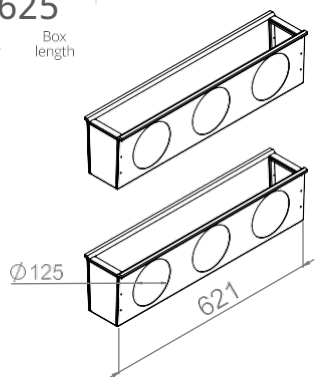

**SUITABLE FOR LINE AND LINE PERFORMANCE DIFFUSERS:
1/12, 1/18, 2/12, 2/18, 1/20 P**

“V” SHAPE INSULATED

Order code:
VTBOX A 125 625

Box width type Hole diameter Box length

Order code:
VTBOX A 160 625

Box width type Hole diameter Box length

Order code:
VTBOX A 125 1000

Box width type Hole diameter Box length

Order code:
VTBOX A 160 1000

Box width type Hole diameter Box length

Order code:
VTBOX A 125 1250

Box width type Hole diameter Box length

Order code:
VTBOX A 160 1250

Box width type Hole diameter Box length

**SUITABLE FOR LINE AND LINE PERFORMANCE DIFFUSERS:
3/12, 3/18, 2/20 P**

“V” SHAPE INSULATED

Order code:
VTBOX B 125 625

Box width type Hole diameter Box length

Order code:
VTBOX B 160 625

Box width type Hole diameter Box length

Order code:
VTBOX B 125 1000

Box width type Hole diameter Box length

Order code:
VTBOX B 160 1000

Box width type Hole diameter Box length