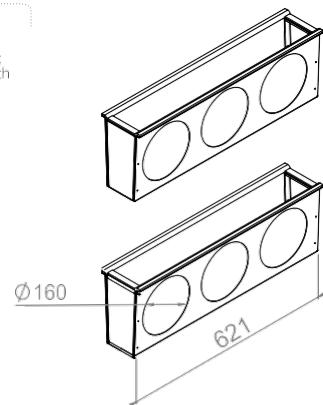

**SUITABLE FOR LINE AND LINE PERFORMANCE DIFFUSERS:
1/12, 1/18, 2/12, 2/18, 1/20 P**

“V” SHAPE INSULATED

Order code:
VTBOX A 125 625

Box width type Hole diameter Box length

Order code:
VTBOX A 160 625

Box width type Hole diameter Box length

Order code:
VTBOX A 125 1000

Box width type Hole diameter Box length

Order code:
VTBOX A 160 1000

Box width type Hole diameter Box length

Order code:
VTBOX A 125 1250

Box width type Hole diameter Box length

Order code:
VTBOX A 160 1250

Box width type Hole diameter Box length

**SUITABLE FOR LINE AND LINE PERFORMANCE DIFFUSERS:
3/12, 3/18, 2/20 P**

“V” SHAPE INSULATED

Order code:
VTBOX B 125 625

Box width type Hole diameter Box length

Order code:
VTBOX B 160 625

Box width type Hole diameter Box length

Order code:
VTBOX B 125 1000

Box width type Hole diameter Box length

Order code:
VTBOX B 160 1000

Box width type Hole diameter Box length