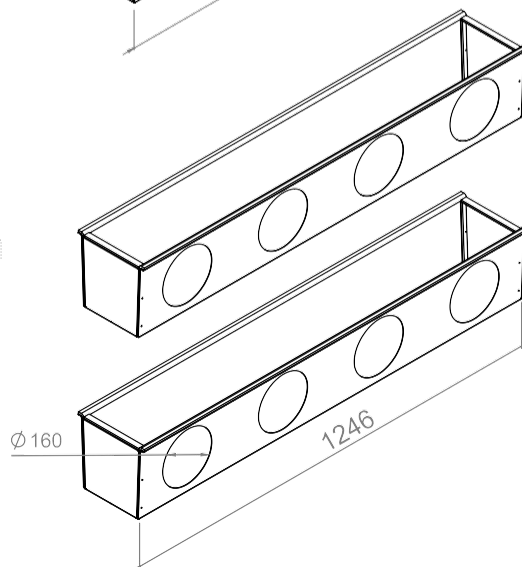

Order code:
VTBOX C 160 625

Box width type Hole diameter Box length

Order code:
VTBOX C 160 1000

Box width type Hole diameter Box length

Order code:
VTBOX C 160 1250

Box width type Hole diameter Box length

SUITABLE FOR LINE AND LINE PERFORMANCE DIFFUSERS: 3/20 P

Order code:
VTBOX C 200 625

Box width type	Hole diameter	Box length
----------------	---------------	------------

Order code:
VTBOX C 200 1000

Box width type	Hole diameter	Box length
----------------	---------------	------------

Order code:
VTBOX C 200 1250

Box width type	Hole diameter	Box length
----------------	---------------	------------