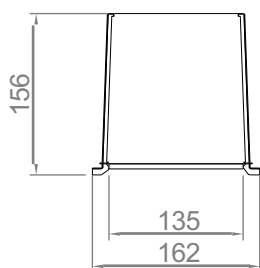

Order code:
VTBOX A 160 1250

Box width type Hole diameter Box length

**SUITABLE FOR LINE AND LINE PERFORMANCE DIFFUSERS:
3/12, 3/18, 2/20 P**

“V” SHAPE INSULATED

Order code:
VTBOX B 125 625

Box width type Hole diameter Box length

Order code:
VTBOX B 160 625

Box width type Hole diameter Box length

Order code:
VTBOX B 125 1000

Box width type Hole diameter Box length

Order code:
VTBOX B 160 1000

Box width type Hole diameter Box length

Order code:
VTBOX B 125 1250

Box width type Hole diameter Box length

Order code:
VTBOX B 160 1250

Box width type Hole diameter Box length

PLENUM BOXES FOR LINE / PLINE DIFFUSERS

C PLENUM BOX
WIDTH TYPE

“V” SHAPE INSULATED

Order code:
VTBOX C 160 625

Box width type Hole diameter Box length

Order code:
VTBOX C 160 1000

Box width type Hole diameter Box length

Order code:
VTBOX C 160 1250

Box width type Hole diameter Box length