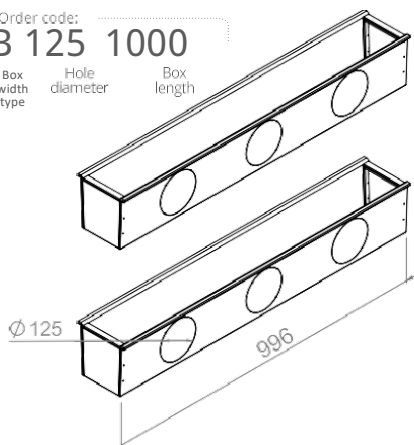

Order code:
VTBOX A 125 1000

Box width type Hole diameter Box length

Order code:
VTBOX A 160 1000

Box width type Hole diameter Box length

Order code:
VTBOX A 125 1250

Box width type Hole diameter Box length

Order code:
VTBOX A 160 1250

Box width type Hole diameter Box length

**SUITABLE FOR LINE AND LINE PERFORMANCE DIFFUSERS:
3/12, 3/18, 2/20 P**

“V” SHAPE INSULATED

Order code:
VTBOX B 125 625

Box width type Hole diameter Box length

Order code:
VTBOX B 160 625

Box width type Hole diameter Box length

Order code:
VTBOX B 125 1000

Box width type Hole diameter Box length

Order code:
VTBOX B 160 1000

Box width type Hole diameter Box length

Order code:
VTBOX B 125 1250

Box width type Hole diameter Box length

Order code:
VTBOX B 160 1250

Box width type Hole diameter Box length

PLENUM BOXES FOR LINE / PLINE DIFFUSERS

C PLENUM BOX
WIDTH TYPE

“V” SHAPE INSULATED