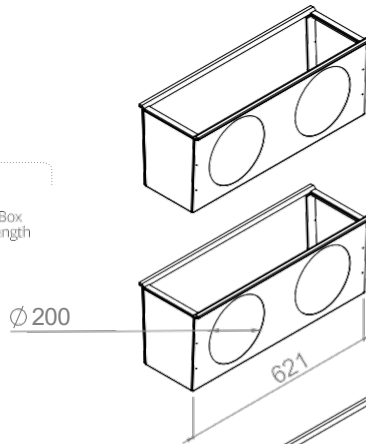

Order code:
VTBOX B 125 1250

Box width type Hole diameter Box length

Order code:
VTBOX B 160 1250

Box width type Hole diameter Box length

PLENUM BOXES FOR LINE / PLINE DIFFUSERS

C PLENUM BOX
WIDTH TYPE

“V” SHAPE INSULATED

Order code:
VTBOX C 160 625

Box width type Hole diameter Box length

Order code:
VTBOX C 160 1000

Box width type Hole diameter Box length

Order code:
VTBOX C 160 1250

Box width type Hole diameter Box length

SUITABLE FOR LINE AND LINE PERFORMANCE DIFFUSERS: 3/20 P

Order code:
VTBOX C 200 625

Box width type	Hole diameter	Box length
----------------	---------------	------------

Order code:
VTBOX C 200 1000

Box width type	Hole diameter	Box length
----------------	---------------	------------

Order code:
VTBOX C 200 1250

Box width type	Hole diameter	Box length
----------------	---------------	------------