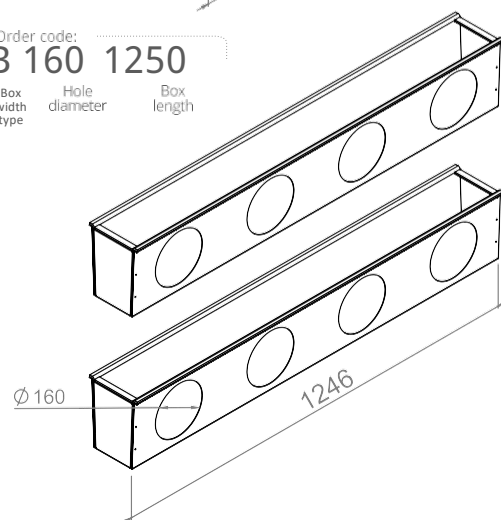

Order code:
VTBOX A 160 1250

Box width type Hole diameter Box length

**SUITABLE FOR LINE AND LINE PERFORMANCE DIFFUSERS:
3/12, 3/18, 2/20 P**

“V” SHAPE INSULATED

Order code:
VTBOX B 125 625

Box width type Hole diameter Box length

Order code:
VTBOX B 160 625

Box width type Hole diameter Box length

Order code:
VTBOX B 125 1000

Box width type Hole diameter Box length

Order code:
VTBOX B 160 1000

Box width type Hole diameter Box length

Order code:
VTBOX B 125 1250

Box width type Hole diameter Box length

Order code:
VTBOX B 160 1250

Box width type Hole diameter Box length

PLENUM BOXES FOR LINE / PLINE DIFFUSERS

C PLENUM BOX
WIDTH TYPE

“V” SHAPE INSULATED

Order code:
VTBOX C 160 625

Box width type Hole diameter Box length

Order code:
VTBOX C 160 1000

Box width type Hole diameter Box length

Order code:
VTBOX C 160 1250

Box width type Hole diameter Box length