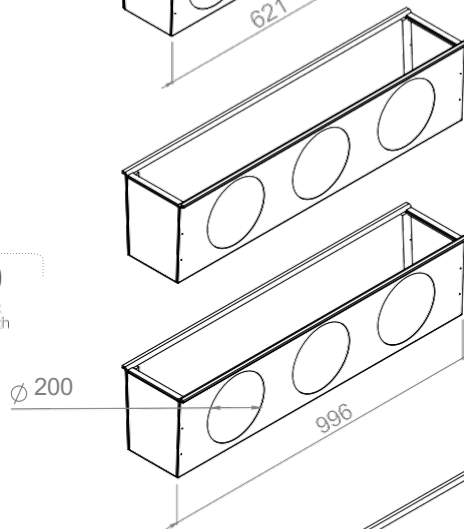

Order code:
VTBOX C 160 625

Box width type Hole diameter Box length

Order code:
VTBOX C 160 1000

Box width type Hole diameter Box length

Order code:
VTBOX C 160 1250

Box width type Hole diameter Box length

SUITABLE FOR LINE AND LINE PERFORMANCE DIFFUSERS: 3/20 P

Order code:
VTBOX C 200 625

Box width type	Hole diameter	Box length
----------------	---------------	------------

Order code:
VTBOX C 200 1000

Box width type	Hole diameter	Box length
----------------	---------------	------------

Order code:
VTBOX C 200 1250

Box width type	Hole diameter	Box length
----------------	---------------	------------