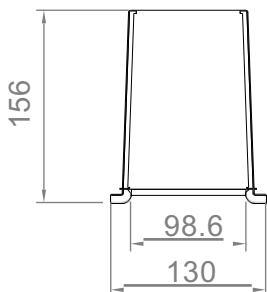

**SUITABLE FOR LINE AND LINE PERFORMANCE DIFFUSERS:
1/12, 1/18, 2/12, 2/18, 1/20 P**

“V” SHAPE INSULATED

Order code:
VTBOX A 125 625

Box width type Hole diameter Box length

Order code:
VTBOX A 160 625

Box width type Hole diameter Box length

Order code:
VTBOX A 125 1000

Box width type Hole diameter Box length

Order code:
VTBOX A 160 1000

Box width type Hole diameter Box length

Order code:
VTBOX A 125 1250

Box width type Hole diameter Box length

Order code:
VTBOX A 160 1250

Box width type Hole diameter Box length

**SUITABLE FOR LINE AND LINE PERFORMANCE DIFFUSERS:
3/12, 3/18, 2/20 P**

“V” SHAPE INSULATED

Order code:
VTBOX B 125 625

Box width type Hole diameter Box length

Order code:
VTBOX B 160 625

Box width type Hole diameter Box length

Order code:
VTBOX B 125 1000

Box width type Hole diameter Box length

Order code:
VTBOX B 160 1000

Box width type Hole diameter Box length