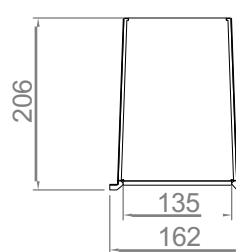

Order code:
VTBOX A 160 1250

Box width type Hole diameter Box length

**SUITABLE FOR LINE AND LINE PERFORMANCE DIFFUSERS:
3/12, 3/18, 2/20 P**

“V” SHAPE INSULATED

Order code:
VTBOX B 125 625

Box width type Hole diameter Box length

Order code:
VTBOX B 160 625

Box width type Hole diameter Box length

Order code:
VTBOX B 125 1000

Box width type Hole diameter Box length

Order code:
VTBOX B 160 1000

Box width type Hole diameter Box length

Order code:
VTBOX B 125 1250

Box width type Hole diameter Box length

Order code:
VTBOX B 160 1250

Box width type Hole diameter Box length

PLENUM BOXES FOR LINE / PLINE DIFFUSERS

C PLENUM BOX
WIDTH TYPE

“V” SHAPE INSULATED

Order code:
VTBOX C 160 625

Box width type Hole diameter Box length

Order code:
VTBOX C 160 1000

Box width type Hole diameter Box length

Order code:
VTBOX C 160 1250

Box width type Hole diameter Box length