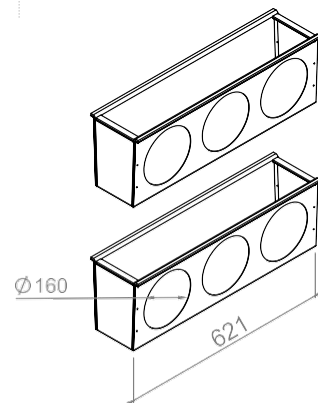

Order code:
VTBOX A 125 1000

Box width type Hole diameter Box length

Order code:
VTBOX A 160 1000

Box width type Hole diameter Box length

Order code:
VTBOX A 125 1250

Box width type Hole diameter Box length

Order code:
VTBOX A 160 1250

Box width type Hole diameter Box length

**SUITABLE FOR LINE AND LINE PERFORMANCE DIFFUSERS:
3/12, 3/18, 2/20 P**

“V” SHAPE INSULATED

Order code:
VTBOX B 125 625

Box width type Hole diameter Box length

Order code:
VTBOX B 160 625

Box width type Hole diameter Box length

Order code:
VTBOX B 125 1000

Box width type Hole diameter Box length

Order code:
VTBOX B 160 1000

Box width type Hole diameter Box length

Order code:
VTBOX B 125 1250

Box width type Hole diameter Box length

Order code:
VTBOX B 160 1250

Box width type Hole diameter Box length

PLENUM BOXES FOR LINE / PLINE DIFFUSERS

C PLENUM BOX
WIDTH TYPE

“V” SHAPE INSULATED