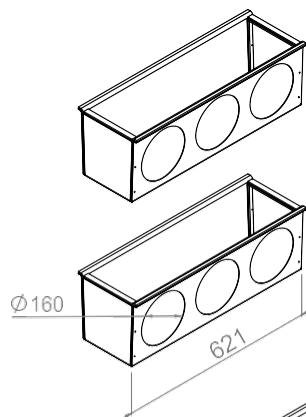

Order code:
VTBOX B 160 625

Box width type Hole diameter Box length

Order code:
VTBOX B 125 1000

Box width type Hole diameter Box length

Order code:
VTBOX B 160 1000

Box width type Hole diameter Box length

Order code:
VTBOX B 125 1250

Box width type Hole diameter Box length

Order code:
VTBOX B 160 1250

Box width type Hole diameter Box length

PLENUM BOXES FOR LINE / PLINE DIFFUSERS

C PLENUM BOX
WIDTH TYPE

“V” SHAPE INSULATED

Order code:
VTBOX C 160 625

Box width type Hole diameter Box length

Order code:
VTBOX C 160 1000

Box width type Hole diameter Box length

Order code:
VTBOX C 160 1250

Box width type Hole diameter Box length

SUITABLE FOR LINE AND LINE PERFORMANCE DIFFUSERS: 3/20 P

Order code:
VTBOX C 200 625

Box width type	Hole diameter	Box length
----------------	---------------	------------

Order code:
VTBOX C 200 1000

Box width type	Hole diameter	Box length
----------------	---------------	------------