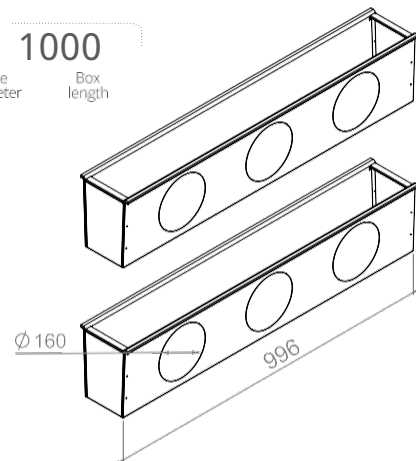

Order code:
VTBOX A 160 1250

Box width type Hole diameter Box length

**SUITABLE FOR LINE AND LINE PERFORMANCE DIFFUSERS:
3/12, 3/18, 2/20 P**

“V” SHAPE INSULATED

Order code:
VTBOX B 125 625

Box width type Hole diameter Box length

Order code:
VTBOX B 160 625

Box width type Hole diameter Box length

Order code:
VTBOX B 125 1000

Box width type Hole diameter Box length

Order code:
VTBOX B 160 1000

Box width type Hole diameter Box length

Order code:
VTBOX B 125 1250

Box width type Hole diameter Box length

Order code:
VTBOX B 160 1250

Box width type Hole diameter Box length

PLENUM BOXES FOR LINE / PLINE DIFFUSERS

C PLENUM BOX
WIDTH TYPE

“V” SHAPE INSULATED

Order code:
VTBOX C 160 625

Box width type Hole diameter Box length

Order code:
VTBOX C 160 1000

Box width type Hole diameter Box length

Order code:
VTBOX C 160 1250

Box width type Hole diameter Box length