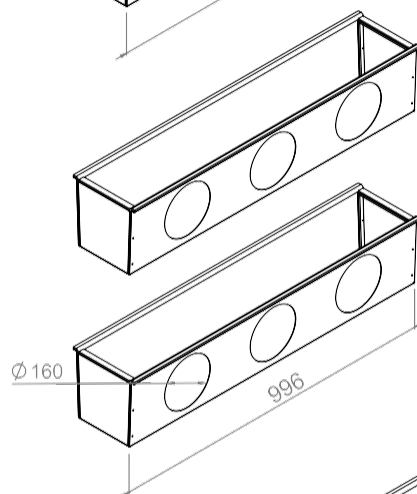

Order code:
VTBOX B 160 625

Box width type Hole diameter Box length

Order code:
VTBOX B 125 1000

Box width type Hole diameter Box length

Order code:
VTBOX B 160 1000

Box width type Hole diameter Box length

Order code:
VTBOX B 125 1250

Box width type Hole diameter Box length

Order code:
VTBOX B 160 1250

Box width type Hole diameter Box length

PLENUM BOXES FOR LINE / PLINE DIFFUSERS

C PLENUM BOX
WIDTH TYPE

“V” SHAPE INSULATED

Order code:
VTBOX C 160 625

Box width type Hole diameter Box length

Order code:
VTBOX C 160 1000

Box width type Hole diameter Box length

Order code:
VTBOX C 160 1250

Box width type Hole diameter Box length

SUITABLE FOR LINE AND LINE PERFORMANCE DIFFUSERS: 3/20 P

Order code:
VTBOX C 200 625

Box width type	Hole diameter	Box length
----------------	---------------	------------

Order code:
VTBOX C 200 1000

Box width type	Hole diameter	Box length
----------------	---------------	------------