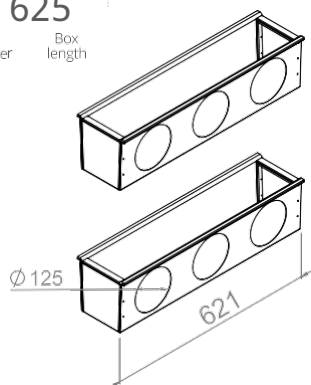

Order code:
VTBOX A 125 1000

Box width type Hole diameter Box length

Order code:
VTBOX A 160 1000

Box width type Hole diameter Box length

Order code:
VTBOX A 125 1250

Box width type Hole diameter Box length

Order code:
VTBOX A 160 1250

Box width type Hole diameter Box length

**SUITABLE FOR LINE AND LINE PERFORMANCE DIFFUSERS:
3/12, 3/18, 2/20 P**

“V” SHAPE INSULATED

Order code:
VTBOX B 125 625

Box width type Hole diameter Box length

Order code:
VTBOX B 160 625

Box width type Hole diameter Box length

Order code:
VTBOX B 125 1000

Box width type Hole diameter Box length

Order code:
VTBOX B 160 1000

Box width type Hole diameter Box length

Order code:
VTBOX B 125 1250

Box width type Hole diameter Box length

Order code:
VTBOX B 160 1250

Box width type Hole diameter Box length

PLENUM BOXES FOR LINE / PLINE DIFFUSERS

C PLENUM BOX
WIDTH TYPE

“V” SHAPE INSULATED