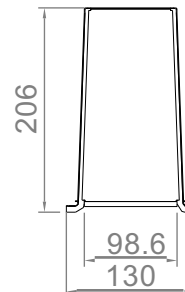

**SUITABLE FOR LINE AND LINE PERFORMANCE DIFFUSERS:
1/12, 1/18, 2/12, 2/18, 1/20 P**

“V” SHAPE INSULATED

Order code:
VTBOX A 125 625

Box width type Hole diameter Box length

Order code:
VTBOX A 160 625

Box width type Hole diameter Box length

Order code:
VTBOX A 125 1000

Box width type Hole diameter Box length

Order code:
VTBOX A 160 1000

Box width type Hole diameter Box length

Order code:
VTBOX A 125 1250

Box width type Hole diameter Box length

Order code:
VTBOX A 160 1250

Box width type Hole diameter Box length

**SUITABLE FOR LINE AND LINE PERFORMANCE DIFFUSERS:
3/12, 3/18, 2/20 P**

“V” SHAPE INSULATED

Order code:
VTBOX B 125 625

Box width type Hole diameter Box length

Order code:
VTBOX B 160 625

Box width type Hole diameter Box length

Order code:
VTBOX B 125 1000

Box width type Hole diameter Box length

Order code:
VTBOX B 160 1000

Box width type Hole diameter Box length