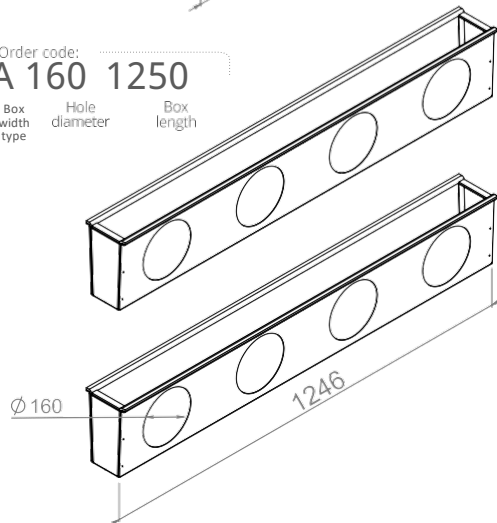

**SUITABLE FOR LINE AND LINE PERFORMANCE DIFFUSERS:
1/12, 1/18, 2/12, 2/18, 1/20 P**

“V” SHAPE INSULATED

Order code:
VTBOX A 125 625

Box width type Hole diameter Box length

Order code:
VTBOX A 160 625

Box width type Hole diameter Box length

Order code:
VTBOX A 125 1000

Box width type Hole diameter Box length

Order code:
VTBOX A 160 1000

Box width type Hole diameter Box length

Order code:
VTBOX A 125 1250

Box width type Hole diameter Box length

Order code:
VTBOX A 160 1250

Box width type Hole diameter Box length

**SUITABLE FOR LINE AND LINE PERFORMANCE DIFFUSERS:
3/12, 3/18, 2/20 P**

“V” SHAPE INSULATED

Order code:
VTBOX B 125 625

Box width type Hole diameter Box length

Order code:
VTBOX B 160 625

Box width type Hole diameter Box length

Order code:
VTBOX B 125 1000

Box width type Hole diameter Box length

Order code:
VTBOX B 160 1000

Box width type Hole diameter Box length