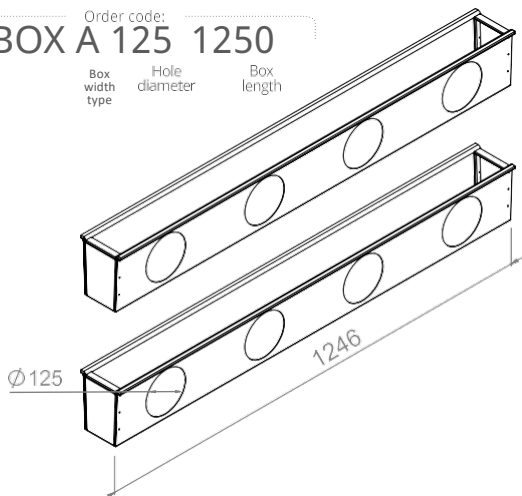

**SUITABLE FOR LINE AND LINE PERFORMANCE DIFFUSERS:
1/12, 1/18, 2/12, 2/18, 1/20 P**

“V” SHAPE INSULATED

Order code:
VTBOX A 125 625

Box width type Hole diameter Box length

Order code:
VTBOX A 160 625

Box width type Hole diameter Box length

Order code:
VTBOX A 125 1000

Box width type Hole diameter Box length

Order code:
VTBOX A 160 1000

Box width type Hole diameter Box length

Order code:
VTBOX A 125 1250

Box width type Hole diameter Box length

Order code:
VTBOX A 160 1250

Box width type Hole diameter Box length

**SUITABLE FOR LINE AND LINE PERFORMANCE DIFFUSERS:
3/12, 3/18, 2/20 P**

“V” SHAPE INSULATED

Order code:
VTBOX B 125 625

Box width type Hole diameter Box length

Order code:
VTBOX B 160 625

Box width type Hole diameter Box length

Order code:
VTBOX B 125 1000

Box width type Hole diameter Box length

Order code:
VTBOX B 160 1000

Box width type Hole diameter Box length